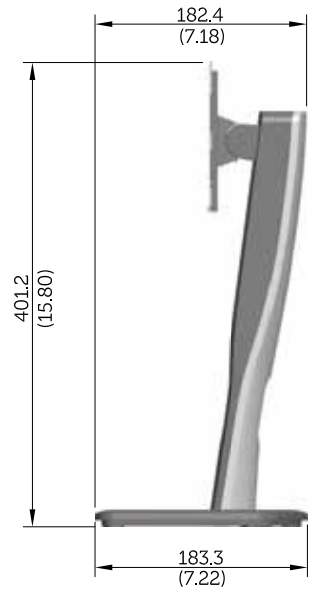

# P1913 Outline Dimensions

# Norminal Dimensions

Unit: mm (inch)

Back view of Monitor without stand

# P1913S Outline Dimensions

Nominal Dimensions  
Unit: mm (inch)

Back view of Monitor without stand

# P2213 Outline Dimensions

Nominal Dimensions  
Unit: mm (inch)

Back view of Monitor without stand