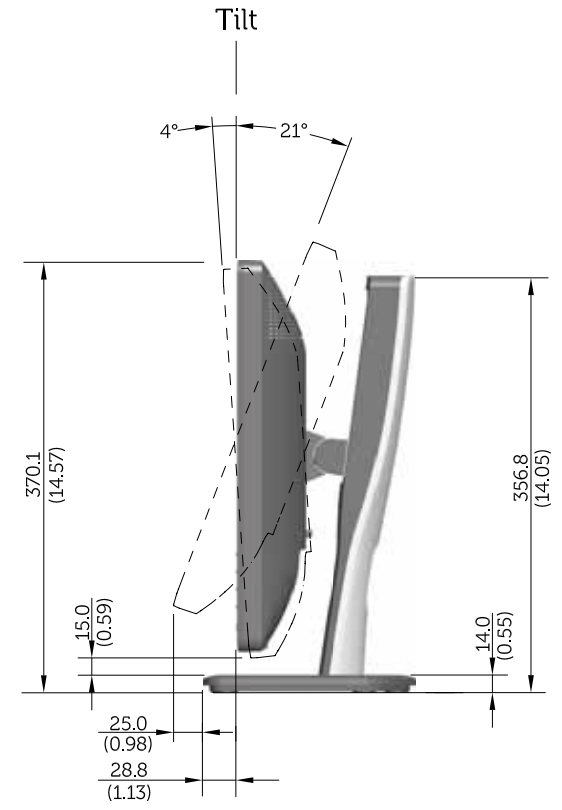

# P1913 Outline Dimensions

# Norminal Dimensions

Unit: mm (inch)

Back view of Monitor without stand

# P1913S Outline Dimensions

Nominal Dimensions  
Unit: mm (inch)

Back view of Monitor without stand

# P2213 Outline Dimensions

Nominal Dimensions  
Unit: mm (inch)

Back view of Monitor without stand