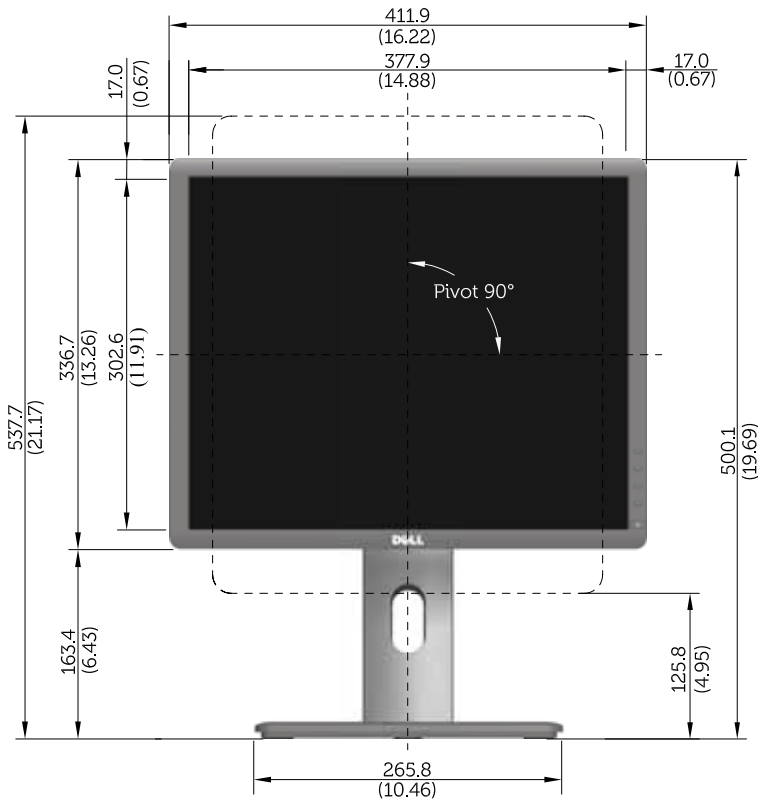

# Norminal Dimensions

Unit: mm (inch)

Back view of Monitor without stand

# P1913S Outline Dimensions

Nominal Dimensions  
Unit: mm (inch)

Back view of Monitor without stand

# P2213 Outline Dimensions

Nominal Dimensions  
Unit: mm (inch)

Back view of Monitor without stand