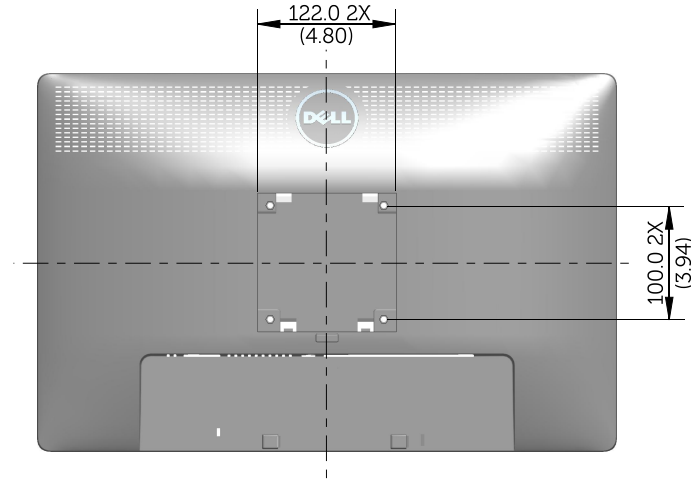

# Norminal Dimensions

Unit: mm (inch)

Back view of Monitor without stand

# P1913S Outline Dimensions

Nominal Dimensions  
Unit: mm (inch)

Back view of Monitor without stand

# P2213 Outline Dimensions

Nominal Dimensions  
Unit: mm (inch)

Back view of Monitor without stand