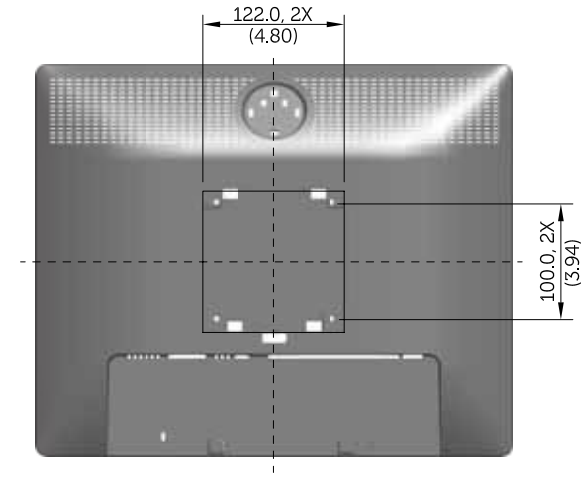

# Norminal Dimensions

Unit: mm (inch)

Back view of Monitor without stand

# P1913S Outline Dimensions

Nominal Dimensions  
Unit: mm (inch)

Back view of Monitor without stand

# P2213 Outline Dimensions

Nominal Dimensions  
Unit: mm (inch)

Back view of Monitor without stand